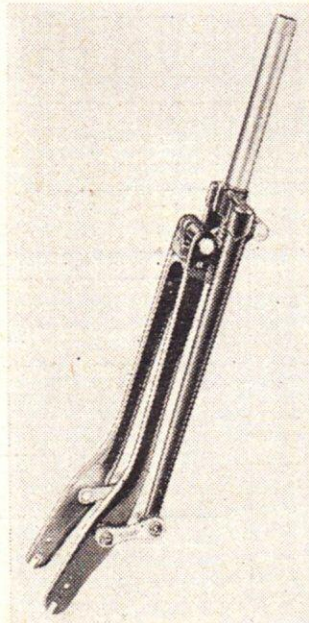

Catalogue number *WEB34*  
Price code *A*  
Date *6 May 2013*

IceniCAM Information Service

NOVEMBER 19, 1952

*The* **Bicycle**

**ACCESSORIES ON**  
VIEW AT THE  
**SHOW**

*Useful for tandems — the  
Webb sprung front forks.*