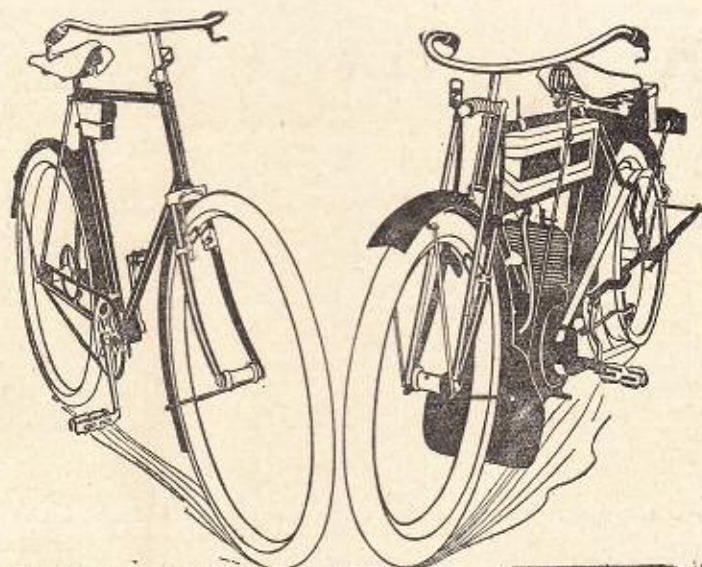

TRIUMPH

The Triumph Policy for 1907 is more favourable than ever to the Agent. One Agent, One Town—and all direct enquiries are referred back to the Trader.

The sales of Triumph Cycles and Motor-Cycles are increasing everywhere, fostered by judicious advertising. Will you not participate in this prosperity?

All Triumphs are sold through the Agent.

Large Profits are certain on every grade, either for Cash or Easy Payments.

CYCLES.

A wide range of models to suit every class of purchaser—all up-to-date improvements—many Triumph Specialities. Two, Three and Coaster Hubs fitted at best prices.

MOTOR CYCLES.

New $3\frac{1}{2}$ h.p. 82 x 86 m/m Ball Bearing Engine—Patent Spring Forks—Magneto or Accumulator Ignition, and many other improvements. The Triumph was the most successful of any Motor-Cycle during the 1906 Season.

We are Exhibiting at the **STANLEY SHOW.** Stand Nos. **153, 158.**

WRITE AT ONCE FOR NEW PRICES.

TRIUMPH CYCLE CO., Ltd. COVENTRY.

ESTABLISHED 1885.