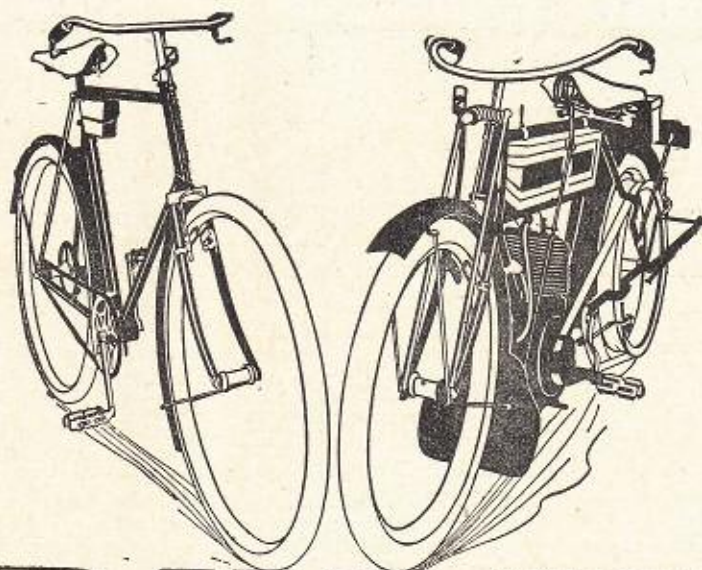

MOTOR CYCLES.

New $3\frac{1}{2}$ h.p. 82 x 86 m/m Ball Bearing Engine—Patent Spring Forks—Magneto or Accumulator Ignition, and many other improvements. The Triumph was the most successful of any Motor-Cycle during the 1906 Season.

CYCLES.

A wide range of models to suit every class of purchaser—all up-to-date improvements—many Triumph Specialities. Two, Three and Coaster Hubs fitted at best prices.

MOTOR CYCLES.

New $3\frac{1}{2}$ h.p. 82 x 86 m/m Ball Bearing Engine—Patent Spring Forks—Magneto or Accumulator Ignition, and many other improvements. The Triumph was the most successful of any Motor-Cycle during the 1906 Season.

We are Exhibiting at the **STANLEY SHOW.** Stand Nos. **153, 158.**

WRITE AT ONCE FOR NEW PRICES.

TRIUMPH CYCLE CO., Ltd. COVENTRY.

ESTABLISHED 1885.

TRIUMPH

NEW PRICES

TOGETHER WITH AGENCY PARTICULARS OF

**TRIUMPH
CYCLES**