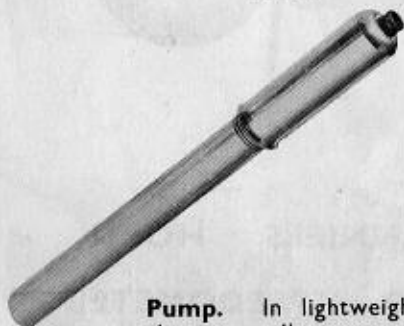

ACCESSORIES FOR THE
***RALEIGH* Runabout**

WINDSHIELD · PANNIERS · HORN
LEGSIELDS · PUMP · SPEEDOMETER

FOR DETAILS SEE OVERLEAF

Windshield. In flexible, durable Cofex plastic.
59/6d.

Legshields. In tough lightweight plastic finished in matching pearl grey.
71/6d.

Pump. In lightweight aluminium alloy.
5/3d.

IceniCAM Information Service

www.icenicam.org.uk