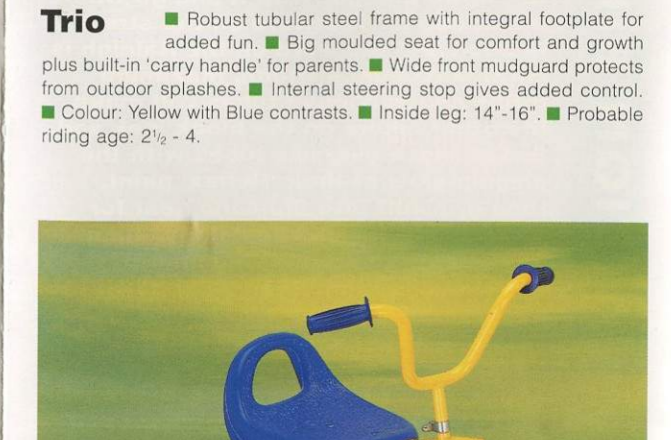

Trio ■ Robust tubular steel frame with integral footplate for added fun. ■ Big moulded seat for comfort and growth plus built-in 'carry handle' for parents. ■ Wide front mudguard protects from outdoor splashes. ■ Internal steering stop gives added control. ■ Colour: Yellow with Blue contrasts. ■ Inside leg: 14"-16". ■ Probable riding age: 2½ - 4.