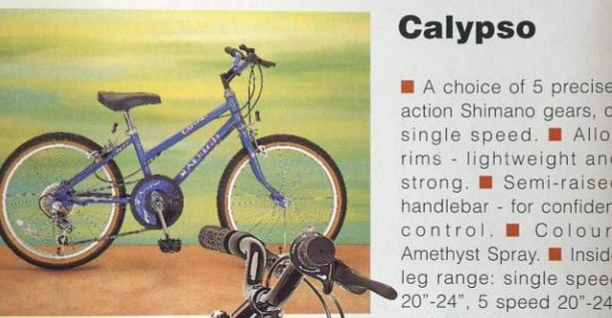

Pretty Extreme ■ A choice of 5 precise action Shimano gears, or single speed. ■ Alloy rims - both light and strong. ■ Latest generation Raleigh Girls Action Bike frame design - built to last. ■ Semi-raised handlebar - for confident control. ■ Aerodynamic rear wheel disc with diving dolphin and sea world graphics. ■ Colour: Coral Vapour. ■ Inside leg range: single speed 20"-24", 5 speed 22"-26". ■ Probable riding age: single speed 6-9, 5 speed 7-10.