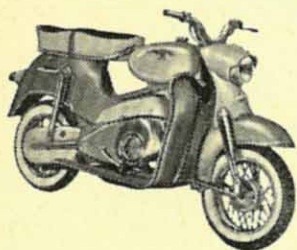


STAND 81 EARLS COURT

SEE THE

NEW

PUCHS

THE PUCH COBRA

Brilliantly built for carefree, trouble-free riding. The new Puch Cobra has a 75 cc engine, 4-speed, foot change gearbox, and comes in a smart new colour range.

THE PUCH SUPER CHEETAH

75 cc scooter with 4-speed, foot change gearbox. In a gay new colour range.

THE PUCH SCRAMBLER

Brilliant new 60 cc motor cycle — in full competition trim.

PUCH PRICES DOWN!

THE POPULAR PUCH, TWIN PISTON, TWO-STROKE MOTOR CYCLES ARE NOW DOWN IN PRICE (DUE TO EFTA — OUTER 7 — REDUCTIONS IN DUTY)