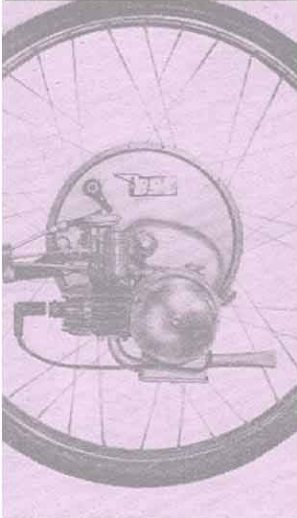

IceniCAM Information Service

www.icenicam.org.uk