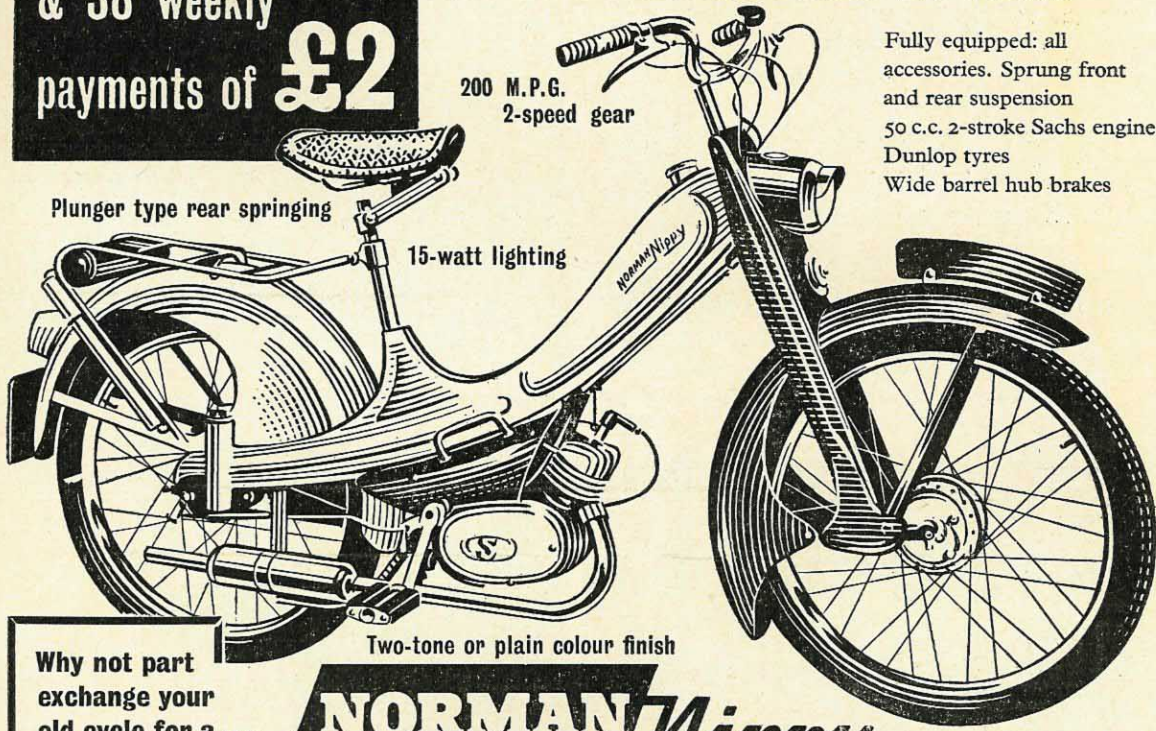

Immediate delivery from CURRYS!

for **£7** Deposit
& 38 weekly
payments of **£2**

CASH PRICE **£74.9.0**

200 M.P.G.
2-speed gear

Fully equipped: all accessories. Sprung front and rear suspension
50 c.c. 2-stroke Sachs engine
Dunlop tyres
Wide barrel hub brakes

Plunger type rear springing

15-watt lighting

Two-tone or plain colour finish

Why not part
exchange your
old cycle for a ...

NORMAN Nippy

NAME

ADDRESS

I would like to inspect the NORMAN NIPPY, so please send me the address of my nearest Currys Moped Branch.