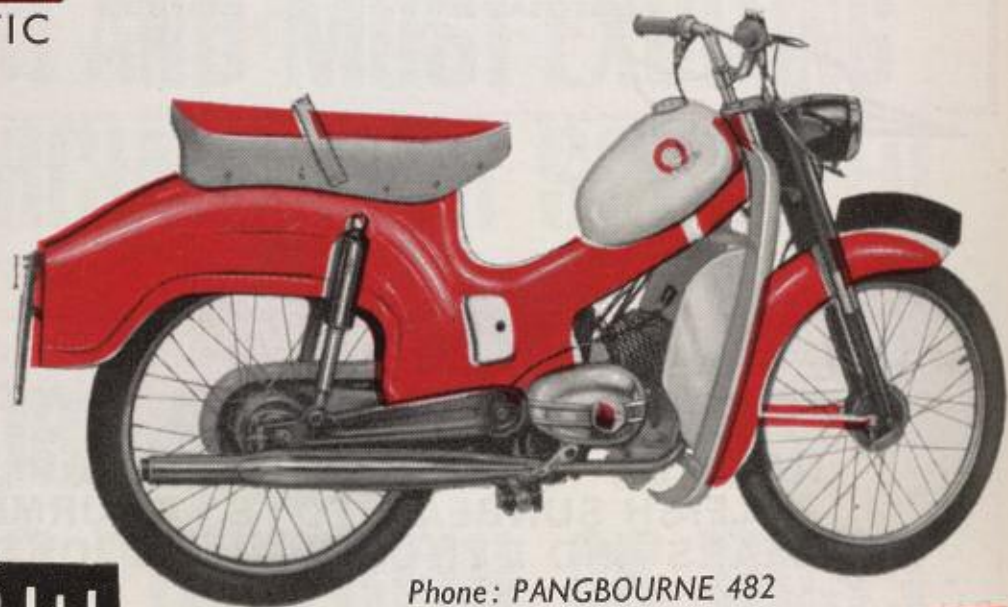

MOTOBI

FULLY AUTOMATIC

60 GNS

AS ILLUSTRATED
3 SPEED EXTRA DE-LUXE
71 GNS.

THIS SPECIFICATION CREATES DEMAND

- SPRING FRAME
- DUAL SEAT
- POWERFUL 17 WATT & DIPPER
PRESSED STEEL LEGSHIELDS £3.15.0. EXTRA

Phone: PANGBOURNE 482