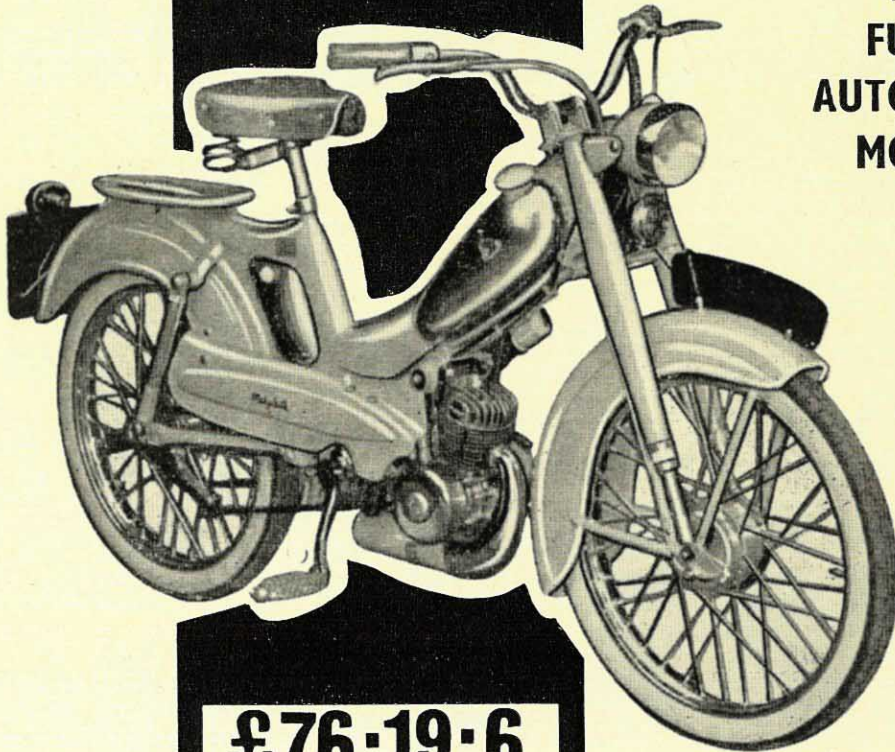

*The
Amazing
NEW-*

Mobymatic MARK II

**THE
FULLY
AUTOMATIC
MOPED**

£76-19-6

Sales & Service Agents everywhere.
Post coupon for details of this
& other models in the fabulous
Mobylette range.

NAME

ADDRESS

.....

SIMPLY SUPERB—SUPERBLY SIMPLE!

That's the NEW Mobymatic MK II. The Moped that thinks for itself. Automatic Gearing and Automatic Clutch reduce controls to a minimum, in fact, throttle and brakes only. Just accelerate and the machine glides smoothly away carrying you safely and with complete reliability on all your journeys. So economical too, 200 M.P.G. plus is commonplace with these remarkable models and so easy to ride. Perfect for the daily journey to work, shopping trips or runs into the country.