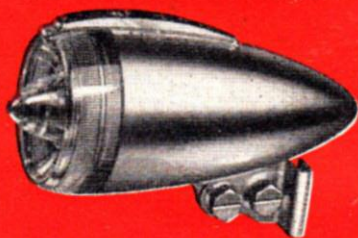

Be in the lead with a "King" set

No other cycle dynamo sets have all these exclusive features including:- "Light Units" modelled on the famous Lucas car lighting equipment. Silver plated brass reflectors. Push-in sleeved cable connectors allowing for variable cable lengths. Twin wiring to eliminate earthing troubles. Powerful 6 volt 3.3 watt generator with combined universal fixing bracket and rear light. Special brackets available to suit all requirements. Be sure you are in the lead by fitting one of the popular Lucas "King" range of Cycle Dynamo Sets.

You will also be interested in the comprehensive range of other Lucas "King of the Road" Cycle Accessories exhibited on our stands at the Cycle and Motor Cycle Show, Earls Court. "King" range Prices 34/6 to 47/6