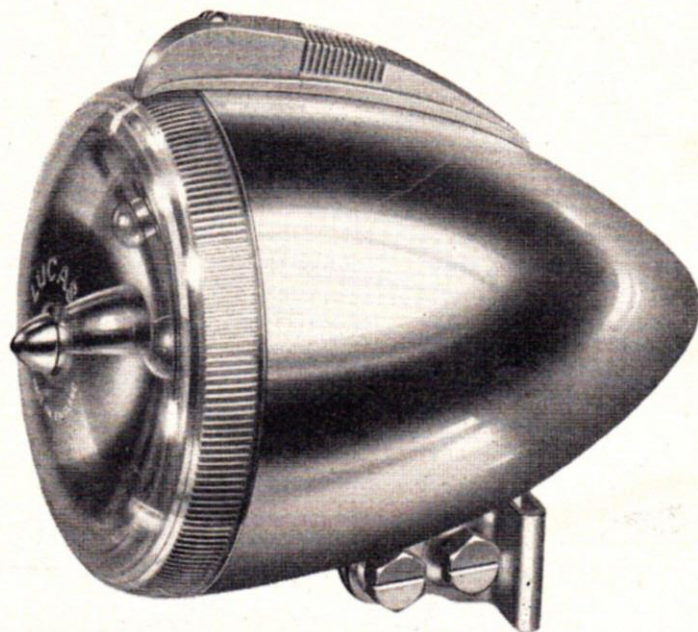

Be in the lead with a "King" set

No other cycle dynamo sets have all these exclusive features including:- "Light Units" modelled on the famous Lucas car lighting equipment. Silver plated brass reflectors. Push-in sleeved cable connectors allowing for variable cable lengths. Twin wiring to eliminate earthing troubles. Powerful 6 volt 3.3 watt generator with combined universal fixing bracket and rear light. Special brackets available to suit all requirements. Be sure you are in the lead by fitting one of the popular Lucas "King" range of Cycle Dynamo Sets.

You will also be interested in the comprehensive range of other Lucas "King of the Road" Cycle Accessories exhibited on our stands at the Cycle and Motor Cycle Show, Earls Court. "King" range Prices 34/6 to 47/6