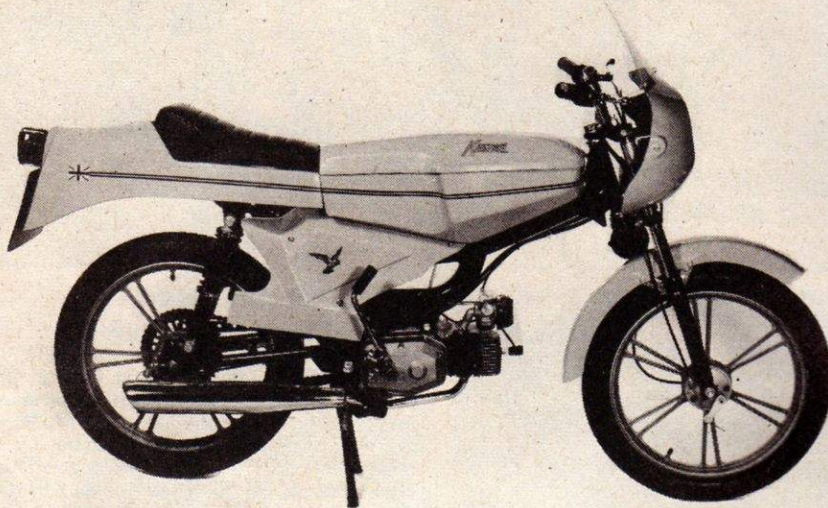

## INTRODUCE THE **KRM 50 SPORTS MOPED**

**RECOMMENDED RETAIL  
PRICE £303.47 + VAT (£349)**

Motorminarelli VI 49.6cc Engine,  
Fibre Glass Panels, Centre Stand,  
Steel Welded Tubular Frame,  
Alloy Wheels, Steering Lock.