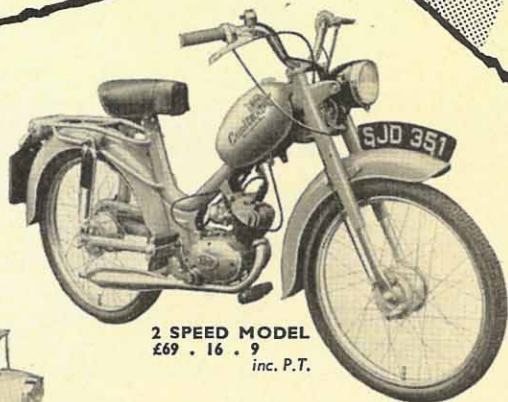

Capitano

The MOPEDS with a **GUARANTEED**
'By Return' Spares Service

2 SPEED MODEL
£69 . 16 . 9
inc. P.T.

3 SPEED MODEL
£81 . 16 . 0
inc. P.T.

- ★ Over 150 m.p.g. and 42 m.p.h.
- ★ Lively and easy to handle
- ★ Extra riding comfort
- ★ Reliability
- ★ Superb braking power
- ★ A guaranteed after-sales service
- ★ Front and Rear Suspension
- ★ A wide range of accessories available