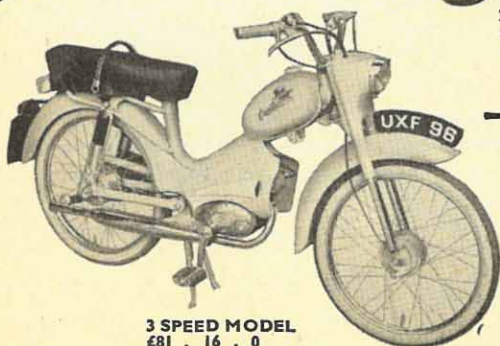

Capitano

The MOPEDS with a **GUARANTEED**
'By Return' Spares Service

2 SPEED MODEL
£69 . 16 . 9
inc. P.T.

3 SPEED MODEL
£81 . 16 . 0
inc. P.T.

- ★ Over 150 m.p.g. and 42 m.p.h.
- ★ Lively and easy to handle
- ★ Extra riding comfort
- ★ Reliability
- ★ Superb braking power
- ★ A guaranteed after-sales service
- ★ Front and Rear Suspension
- ★ A wide range of accessories available