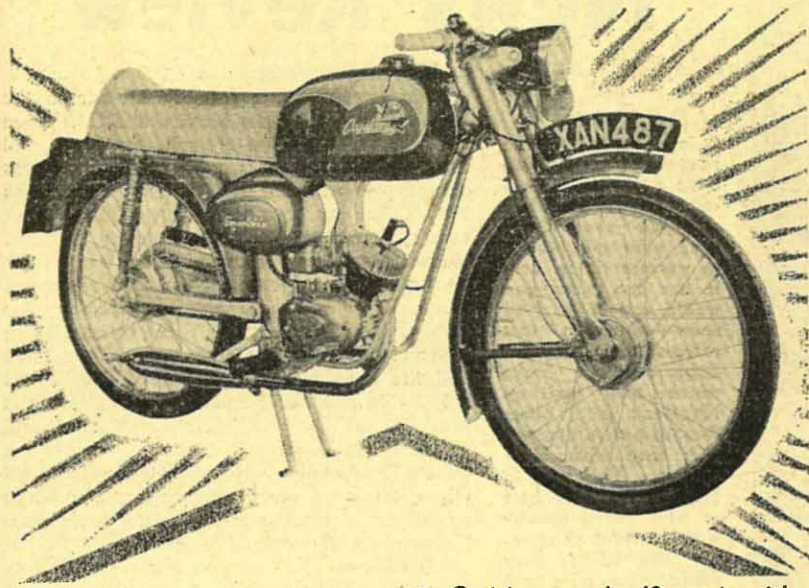

Another

Capitano

winner!

— the Amazing
'Gran Prix'
48c.c.

A New Concept in Light
Motor Cycles—Providing the
Finest Value Available Today

- Cruising speed—40 m.p.h. with outstanding acceleration
- Ultra smooth and efficient brakes
- Superb suspension—telescopic front and rear
- Eye catching and sporty in appearance

- Engine readily accessible for servicing
- Lively 3-speed manually controlled gearbox
- Dual seat and footrest and sports drop handlebars
- Guaranteed after sales service

£89.19.6 (inc. P.T.)

WARTON ROAD, STRATFORD, LONDON, E.15