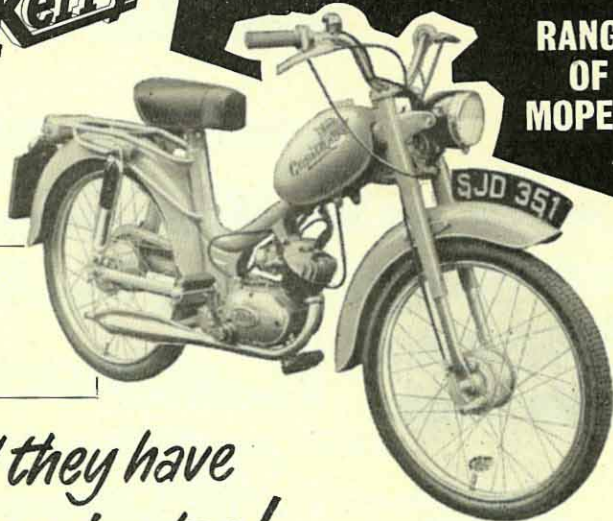

Manual Gear Changing means

HILL-ABILITY!

WITH THE

Capitano

**RANGE
OF
MOPEDS**

2 SPEED MODEL

(Illustrated)

£68 15 0

A dual-seat 3 speed model is also available
£80 10 0

*-and they have
Rear Suspension too!*

- ★ Over 150 m.p.g. and 42 m.p.h.
- ★ Superb braking power.
- ★ Front & rear suspension.
- ★ A guaranteed after sales service.