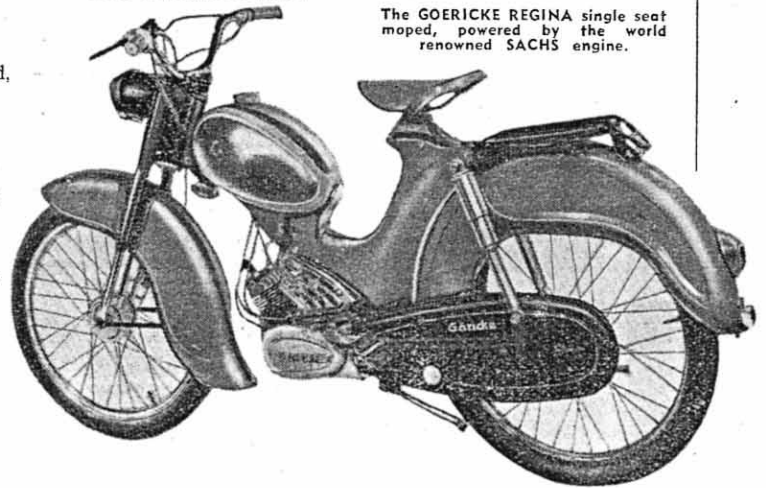

DISTRIBUTORS FOR BERKSHIRE, HAMPSHIRE AND OXFORDSHIRE

Brill Brothers Ltd.,
324 Oxford Road,
Reading, Berks.
Tel.: Reading 51977

BLACKPOOL

M. Green & Sons (Blackpool)
Ltd.,
81 Ansdell Road,
Tel.: Blackpool 64488

CANTERBURY

Pilgrim Cycles,
Wincheap.
Tel.: Canterbury 4173

DERBY

Auto Sales Ltd.,
9-11 Normanton Road.
Tel.: Derby 46613

FELTHAM, MIDDX.

A. W. Wyman Ltd.,
1 Bedford Lane.
Tel.: Feltham 2429

GRAVESEND, KENT

R. J. Carter,
161 Parrock Street.
Tel.: Gravesend 7368

EAST LONDON

Fordhams Cycles Ltd.,
34 Markhouse Road,
London, E.17.
Tel.: COPpermill 2175

Odessa Cycles Ltd.,
64 Woodgrange Road,
Forest Gate, E.7.
Tel.: MARYland 8298

NORTH LONDON

Lloyd Dymond,
201 Regents Park Road,
Finchley, N.3.
Tel.: FINchley 4083

L. Gillbanks,
283 New North Road,
N.1.
Tel.: CANonbury 2968

SOUTH LONDON

Deeprope Bros. Ltd.,
178-184 Brownhill Road,
Catford, S.E.6.
Tel.: ???????...

16 Royal Parade,
Blackheath, S.E.3.
Tel.: LEE Green 7777

George Cycles Works,
105 Colliers Wood,
High Street, S.W.19.
Tel.: LIBerty 1479

MAIDSTONE, KENT

A. A. Hitch & Co. Ltd.,
Knight rider Street.
Tel.: Maidstone 3563

NOTTINGHAM

Horace Rogers Ltd.,
134-140 Alfreton Road.
Tel.: Nottingham 76497

WORCESTER

F. Lewis Ltd.,
42 New Street.
Tel.: Worcester 26455

The GOERICKE REGINA single seat moped, powered by the world renowned SACHS engine.

GARICK CONCESSIONAIRES LTD., 260-268 Archway Road, London, N.6. FITzroy 1777

EVIAN/SIMPLEX PRODUCTS HELYETT FRAMES

Immediate Delivery to the Trade

R.S.I. (Cycles & Motors) LTD.
695 WANDSWORTH ROAD, LONDON, S.W.8

RACCORDS ENLACES
CONDIZIONI
Prugnat
LUGS MUFFEN

IN ANY
LANGUAGE
THE BEST IN
THE WORLD

ARTHUR S. WALTHO & SON LTD MANCHESTER14
CW7506

E.G. CYCLES

Built for the Particular Rider

E. G. BATES, 591 Barking Road, Plaistow, E.13

and yet
Another winner

"The Wanderlust" Toe Clip

Fully adjustable clip and long strap loop enables the exact positioning for individual riders to be made. Weight 4 ozs. per pair. Chromium plated. Price (without straps) 5/- per pair.