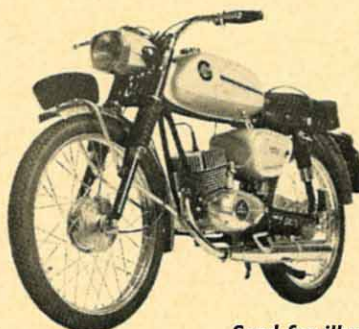

**you
can't
help
pick ng
a winner**

GARELLI EUROMOPED

The best seller, fashionable Garelli EUROMOPED with front suspension, full width hub brakes, automatic clutch.

GARELLI CONCORDE

This year's addition to the range—50cc fully automatic 2 speed gearbox. Front and rear suspension, dual seat. Leg-shields fitted as standard equipment.

from the range of...

mopeds & m'cycles

and...

Capri scooters

CAPRI

Available in 50cc, 100cc, 125cc and 150cc models. All with two-tone styling, bigger wheels and many exclusive features.

To get more enjoyment from your Capri Scooter join the 'go-ahead' Capri Scooter Club of Great Britain—full details on application.

GARELLI BIMATIC

50cc fully automatic two-speed gear box. Dual seat, speedo, passenger footrests.

GARELLI RECORD

50cc ... the champion choice ... with unexcelled 1968 records of successes on road and track.