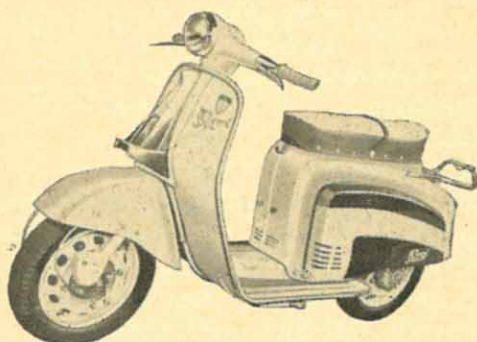

**you
can't
help
pick ng
a winner**

GARELLI EUROMOPED

The best seller, fashionable Garelli EUROMOPED with front suspension, full width hub brakes, automatic clutch.

GARELLI CONCORDE

This year's addition to the range—50cc fully automatic 2 speed gearbox. Front and rear suspension, dual seat. Leg-shields fitted as standard equipment.

from the range of...

mopeds & m'cycles

and...

Capri scooters

CAPRI

Available in 50cc, 100cc, 125cc and 150cc models. All with two-tone styling, bigger wheels and many exclusive features.

To get more enjoyment from your Capri Scooter join the 'go-ahead' Capri Scooter Club of Great Britain—full details on application.