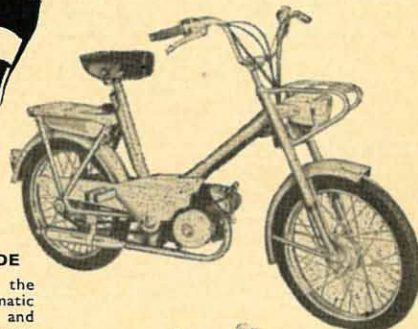

**you
can't
help
pick ng
a winner**

GARELLI EUROMOPED

The best seller, fashionable Garelli EUROMOPED with front suspension, full width hub brakes, automatic clutch.

GARELLI CONCORDE

This year's addition to the range—50cc fully automatic 2 speed gearbox. Front and rear suspension, dual seat. Leg-shields fitted as standard equipment.

from the range of...

mopeds & m'cycles

and...

Capri scooters

CAPRI

Available in 50cc, 100cc, 125cc and 150cc models. All with two-tone styling, bigger wheels and many exclusive features.

To get more enjoyment from your Capri Scooter join the 'go-ahead' Capri Scooter Club of Great Britain—full details on application.

GARELLI BIMATIC

50cc fully automatic two-speed gear box. Dual seat, speedo, passenger footrests.

GARELLI RECORD

50cc ... the champion choice ... with unexcelled 1968 records of successes on road and track.