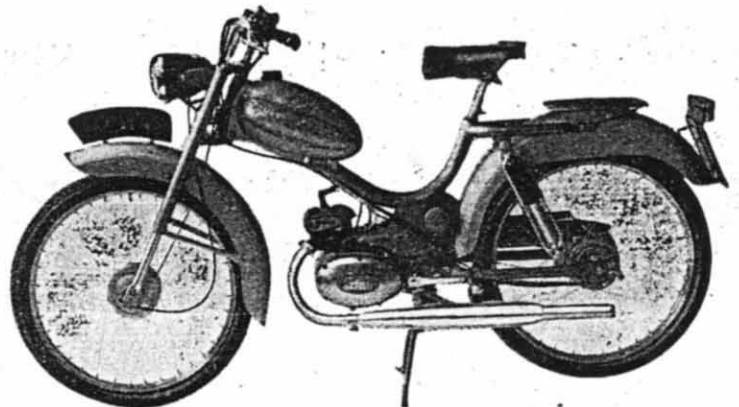

THE SIGN OF SERVICE AND RELIABILITY

SOLE U.K. CONCESSIONAIRES

STUART & PAYNE LTD. 6/7 BANKSIDE · LONDON · S.E.1

GARELLINO **YOUR AUTOMATIC CHOICE**

Easy to start, child's play to ride, this popular model is fitted with an automatic clutch keeping controls to a minimum—throttle and brakes.
Cash Price **£57.17.11** incl. P.T.

GARELLI

These three models have a luxury specification including front and rear Telescopic suspension, giving a smooth easy ride over all types of roads, and models M2 and 3 are complete with speedometer built into headlamp.