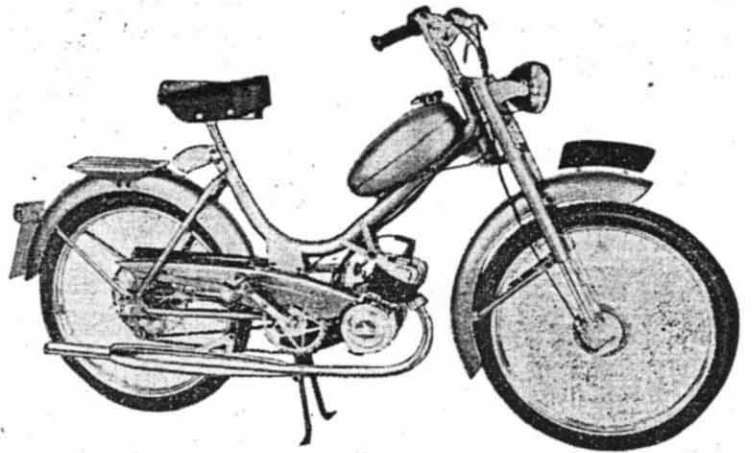

Get out and about with a **GARELLI** moped

**MAKE YOUR CHOICE
FROM THIS
WONDERFUL NEW RANGE**

All models are
powered by the
world famous
GARELLI engine
tried and tested
over thousands
of miles

*Write for Free illustrated leaflet
and address
of your nearest agent*

THE SIGN OF SERVICE AND RELIABILITY

SOLE U.K. CONCESSIONAIRES

STUART & PAYNE LTD. 6/7 BANKSIDE · LONDON · S.E.1

GARELLINO **YOUR AUTOMATIC CHOICE**

Easy to start, child's play to ride, this popular model is fitted with an automatic clutch keeping controls to a minimum—throttle and brakes.
Cash Price **£57.17.11** incl. P.T.

GARELLI

These three models have a luxury specification including front and rear Telescopic suspension, giving a smooth easy ride over all types of roads, and models M2 and 3 are complete with speedometer built into headlamp.