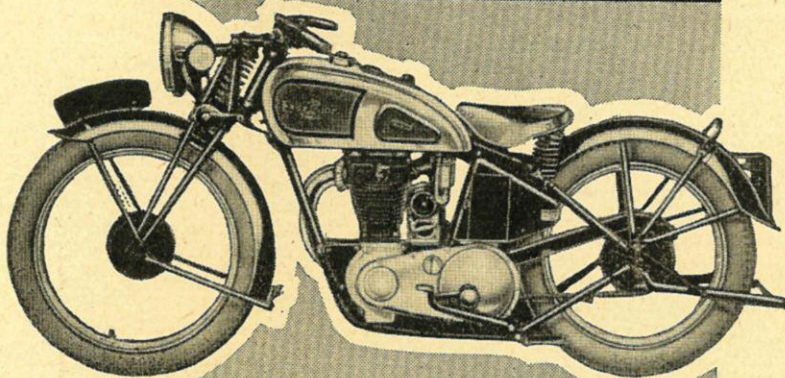

### EXCELSIOR 1938 PROGRAMME

Model H.O.	125 c.c. UNIVERSAL	£24 10
" H.1.	150 c.c. PIONEER	£29 10
" H.D.1.	150 c.c. PIONEER	£32 10
" H.4.	250 c.c. MERITOR	£36 0
" H.D.4.	250 c.c. MERITOR	£39 0
" H.8.	250 c.c. NORSEMAN	£52 10
" H.9.	350 c.c. WARRIOR	£58 10
" H.11.	250 c.c. MANXMAN	£78 10
" H.12.	350 c.c. MANXMAN	£81 10
" H.14.	500 c.c. MANXMAN-STANDARD	£88 10
" H.15.	500 c.c. MANXMAN-SPECIAL ...	£99 10

### GENUINE RACING MACHINES

250 c.c. Racing Model H.R.11.	... £95 0
350 c.c. Racing Model H.R.12.	... £100 0

Illustrated Catalogue free on request.

500 c.c. O.H. CAMSHAFT "MANXMAN"

250 c.c. O.H.V. "NORSEMAN"