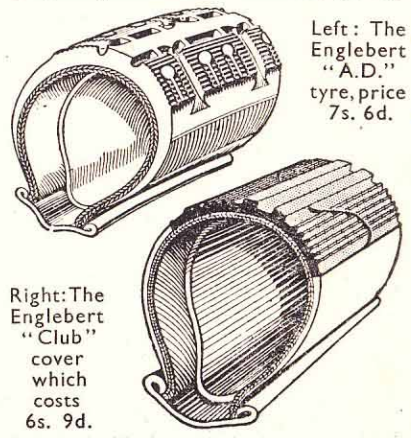

royal Enfield "Continental" at £9 10s. is an interesting model, and there is a comprehensive range of other machines for all types of rider.

ENGLEBERT TYRES 112
 The latest addition to the Englebert range of cycle covers and tubes is the Englebert Club cover, made specially for the clubman. Retail price is 6s. 9d. Another popular cover is the "A.D." non-skid tyre, with movable blocks at 7s. 6d. The latter is claimed to hold the road with an amazing grip, no matter what the surface.

30
 Altogether Englebert's market nine different covers, varying in price from 5s. 6d. to 8s. 6d. The latter is the "Amber," the tread of which is composed of pure Para transparent rubber of the finest quality and the casing of which has been built to offer an exceptional resistance to hard wear.

Left: The Englebert "A.D." tyre, price 7s. 6d.

Right: The Englebert "Club" cover which costs 6s. 9d.

"The Bicycle," November 5, 1938

FIRST FORECAST OF THE SHOW

The **Bicycle**

Vol. 6. No. 141.

[MEMBERS OF THE A.B.C.]