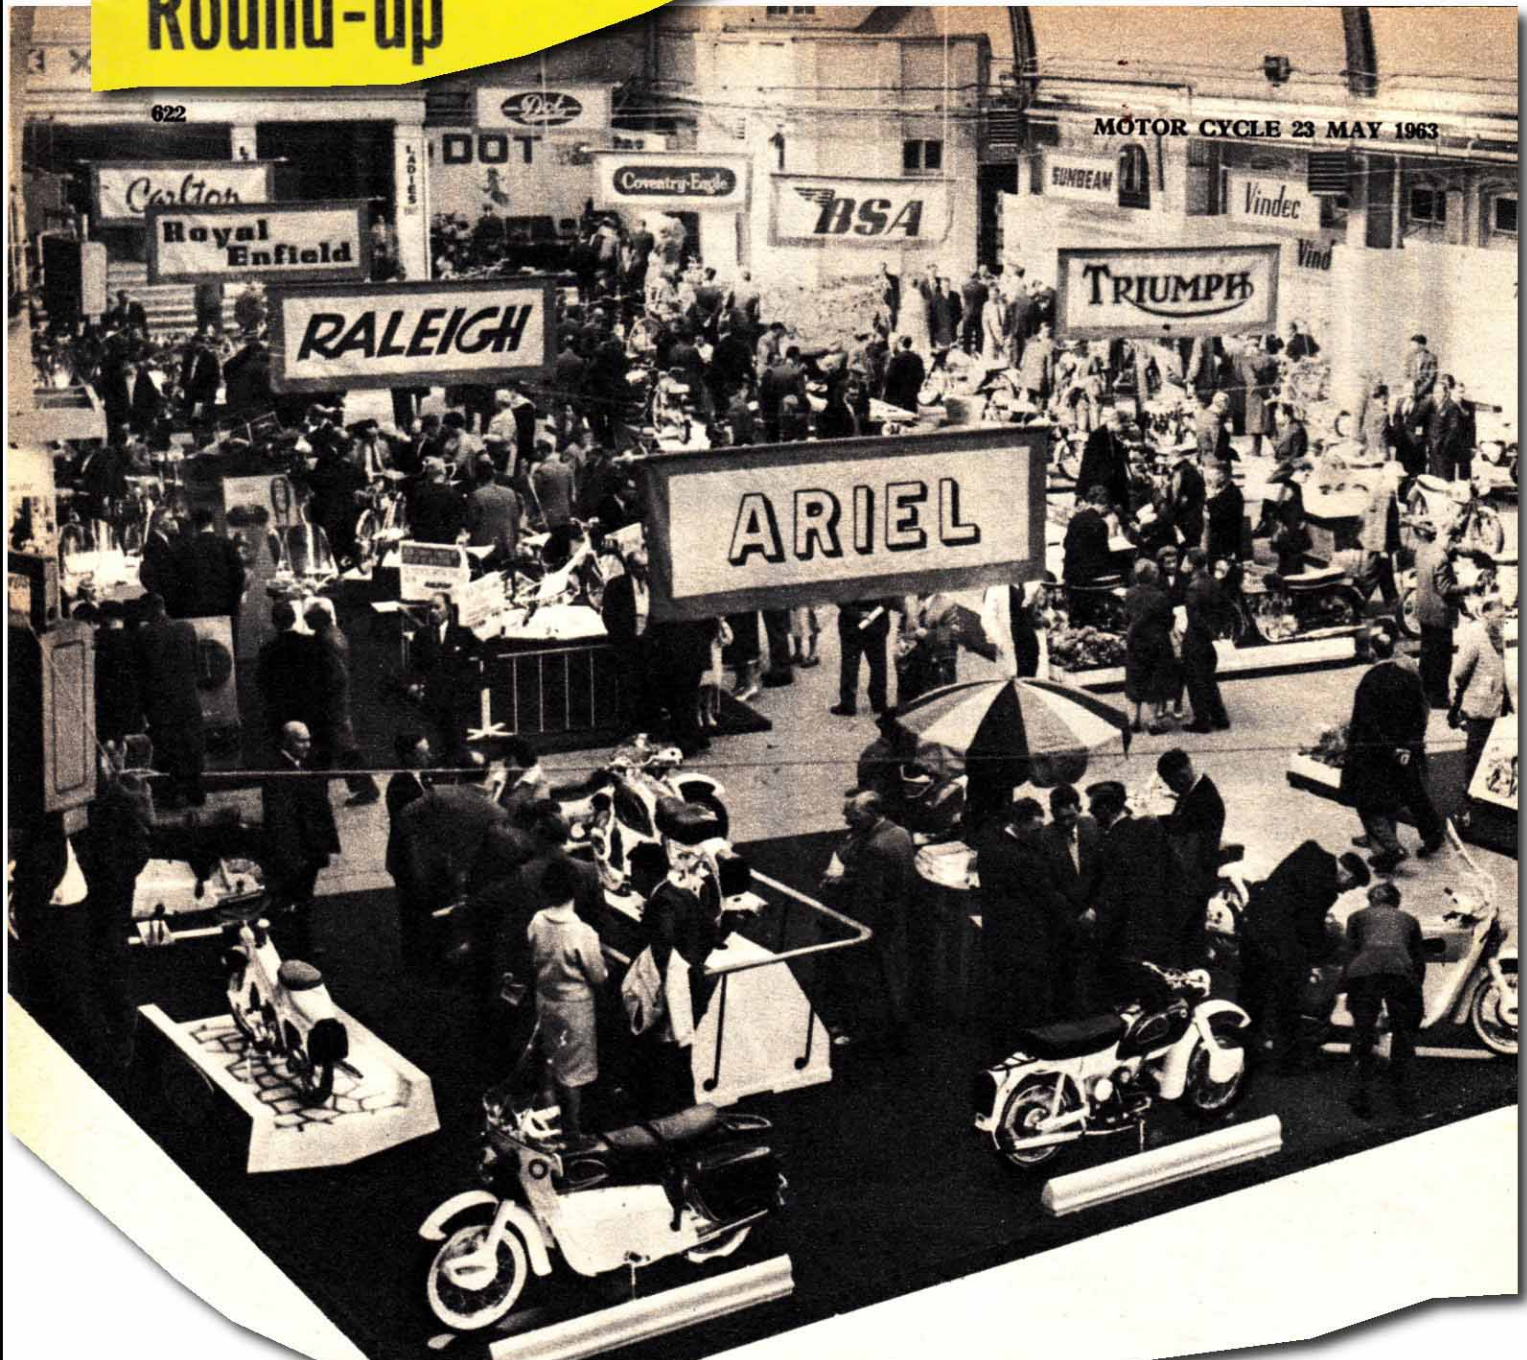

Motor Cycle

23 MAY 1963 * ONE SHILLING

Motor Cycle

Blackpool Show Round-up

Catalogue number **A0315**
 Price code **A**
 Date **5 May 2012**
 IcenicAM Information Service

622

MOTOR CYCLE 23 MAY 1963

Had a smashing time at
show in Blackpool