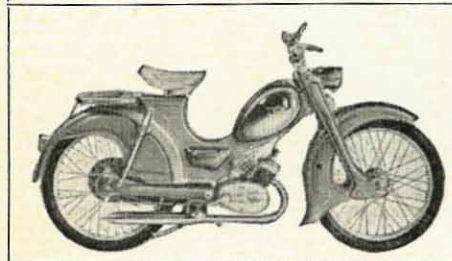

RIDE a BELLA or COMBINETTE

*They offer so much
... for so little*

COMBINETTE 428 50 c.c. Zundapp Combinette : 2-speed motor : 200 miles per gallon : 45 m.p.h. speedometer : 6 volt lighting : Tyres 2.25 in. x 23 in. : Comfortable tilting saddle : Colours, Blue/Grey, Red/Grey, enhanced with chrome accessories. Price £84.16.8 (inc. P.T.)

BELLA 204 198 c.c. Zundapp Bella 2 stroke : Self-starter : 4 speed gear box : Maximum speed 58 m.p.h. Fuel consumption 85 m.p.g. : Lighting 12v. 100w. - stop light fitted : Safe and sure road holding : 3.50 in. x 12in. tyres : Armchair comfort dual seat : Colours, Tropicano Turquoise/Grey stone White, Tartan Red/Chateau Grey, Deauville Blue/Kashmir Blue, Lido Green/Greystone White, Storm Blue/Greystone White, Raven Black/Greystone White, Ascot Grey/Greystone White. Price £205.16.0 (inc. P.T.)