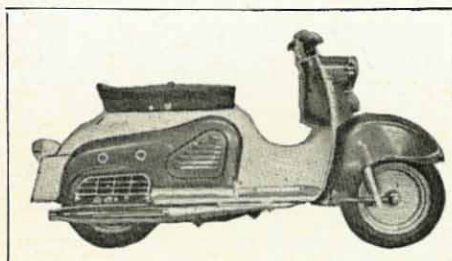

RIDE a BELLA or COMBINETTE

*They offer so much
... for so little*

COMBINETTE 428 50 c.c. Zundapp Combinette : 2-speed motor : 200 miles per gallon : 45 m.p.h. speedometer : 6 volt lighting : Tyres 2.25 in. x 23 in. : Comfortable tilting saddle : Colours, Blue/Grey, Red/Grey, enhanced with chrome accessories. Price £84.16.8 (inc. P.T.)

BELLA 204 198 c.c. Zundapp Bella 2 stroke : Self-starter : 4 speed gear box : Maximum speed 58 m.p.h. Fuel consumption 85 m.p.g. : Lighting 12v. 100w. - stop light fitted : Safe and sure road holding : 3.50 in. x 12in. tyres : Armchair comfort dual seat : Colours, Tropicano Turquoise/Grey stone White, Tartan Red/Chateau Grey, Deauville Blue/Kashmir Blue, Lido Green/Greystone White, Storm Blue/Greystone White, Raven Black/Greystone White, Ascot Grey/Greystone White. Price £205.16.0 (inc. P.T.)