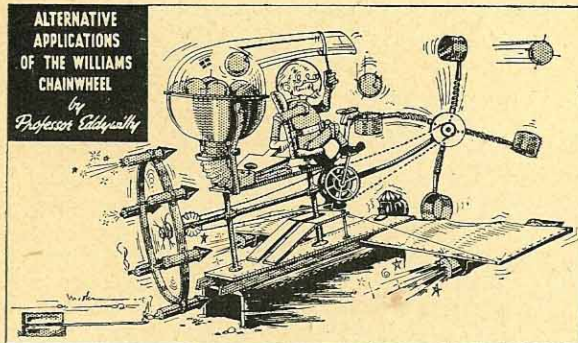

ALTERNATIVE APPLICATIONS OF THE WILLIAMS CHAINWHEEL
 by Professor Eddywilly

THE EDDYWILLY "KON-TIKI" MONOCRAFT

With wind producer, shark-dispeller, pedal-paddle and optically-equipped figurehead. (Parrot and frog-feet included in each outfit).

WILLIAMS
 CHAIN WHEELS & CRANKS

EDWARD WILLIAMS · FOUNDRY LANE · BIRMINGHAM

ALTERNATIVE APPLICATIONS OF THE WILLIAMS CHAINWHEEL
 by Professor Eddywilly

THE EDDYWILLY SCATTERLITE LAUNCHER

With 96 Earth Satellites, 24 rockets and 4 booster rockets. Supplied with four orbits—Long Wave, Short Wave, Medium Wave and Channel 8. Four hurling pans, with spring-tripper, rocket lighter and self-emptying ash-tray. Spaceman uniform extra.