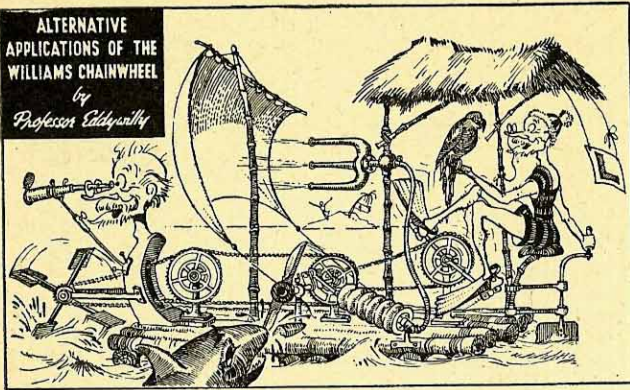

ALTERNATIVE APPLICATIONS OF THE WILLIAMS CHAINWHEEL
 by Professor Eddywilly

THE EDDYWILLY "KON-TIKI" MONOCRAFT

With wind producer, shark-dispeller, pedal-paddle and optically-equipped figurehead. (Parrot and frog-feet included in each outfit).

WILLIAMS
 CHAIN WHEELS & CRANKS

EDWARD WILLIAMS · FOUNDRY LANE · BIRMINGHAM

ALTERNATIVE APPLICATIONS OF THE WILLIAMS CHAINWHEEL
 by Professor Eddywilly

THE EDDYWILLY SCATTERLITE LAUNCHER

With 96 Earth Satellites, 24 rockets and 4 booster rockets. Supplied with four orbits—Long Wave, Short Wave, Medium Wave and Channel 8. Four hurling pans, with spring-tripper, rocket lighter and self-emptying ash-tray. Spaceman uniform extra.