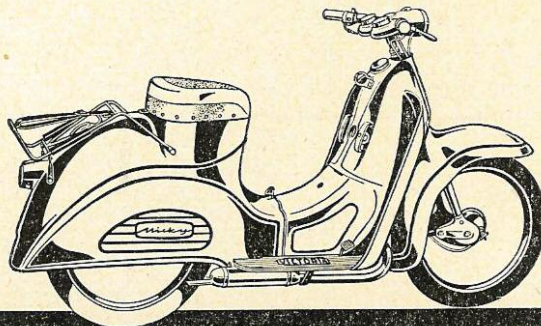

NICKY THE LITTLE SCOOTER WITH
A BIG HEART
IN THE NICK OF TIME!

Front and rear
springing

Hand starter
(Ladies note)

50 c.c. engine

Easy Payments

VICTORIA *Nicky*

200 m.p.g., comfort and reliability
for
£99.19.6 (Inc. tax)

Also the range of VICKY and TORY
mo-peds and the new PEGGY scooter
with electrically operated gearbox.

Concessionaires:

STACEY & HARDING LTD.

141 FARRINGTON ROAD, LONDON, E.C.1

TERminus 1771

IceniCAM Information Service