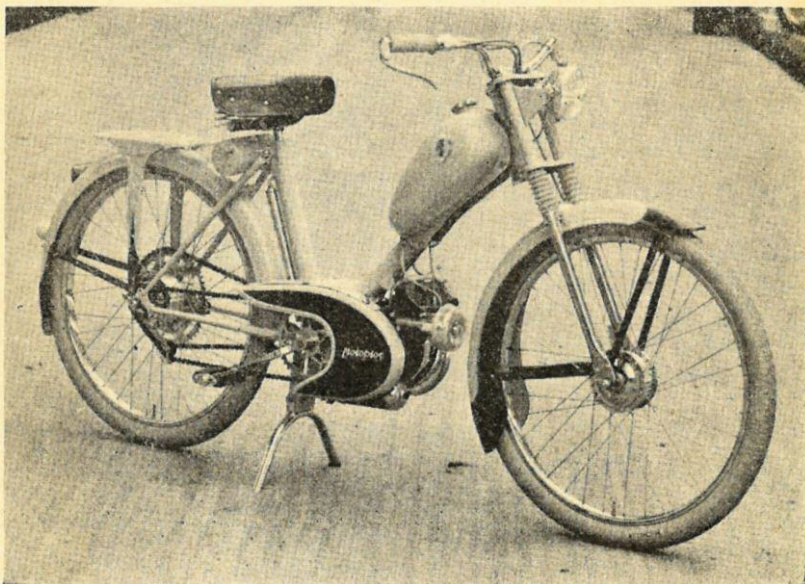

MODEL—L

NOW AVAILABLE

R.S.I. Machines are available in two models, L. and S.

Prices : Model L £69 19s. 3d. complete, inc. Purchase Tax

Model S £57 10s. 7d. " " "

Both Models are equipped with the Patented Motobloc Automatic Clutch and self-regulating gear.