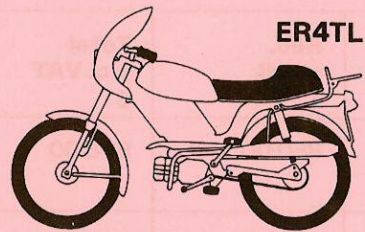

IceniCAM Information Service

Easy-Rider

Recommended Retail Price List

ER4TL

ER4TL. 50cc Sports Four Speed Foot Change

Rec. retail price (incl. VAT) **£215.00**

Colour Schemes:

Silver—Candy Apple—Chrome.
Silver—Pacific Blue—Chrome.

Chrome rear carrier and front handlebar fairing are standard equipment.

ER4L

ER4L. 50cc Four Speed Foot Change

Rec. retail price (incl. VAT) **£195.00**

Colour Schemes:

Silver—Candy Apple—Chrome.
Silver—Pacific Blue—Chrome.