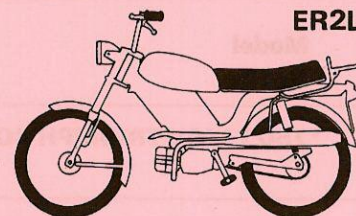

IceniCAM Information Service

Easy-Rider

Recommended Retail Price List

ER4TL

ER4TL. 50cc Sports Four Speed Foot Change

Rec. retail price (incl. VAT) **£215.00**

Colour Schemes:

Silver—Candy Apple—Chrome.
Silver—Pacific Blue—Chrome.

Chrome rear carrier and front handlebar fairing are standard equipment.

ER4L

ER4L. 50cc Four Speed Foot Change

Rec. retail price (incl. VAT) **£195.00**

Colour Schemes:

Silver—Candy Apple—Chrome.
Silver—Pacific Blue—Chrome.

Chrome rear carrier is standard equipment.

ER2L

ER2L. 50cc Two Speed Automatic

Rec. retail price (incl. VAT) **£185.00**

Colour Schemes:

Silver—Candy Apple—Chrome.
Silver—Pacific Blue—Chrome.

Chrome rear carrier is standard equipment.

ER2

ER2. 50cc Two Speed Automatic

Rec. retail price (incl. VAT) **£175.00**

Colour Schemes: Black—Chrome,
Candy Apple—Chrome.

EASY-RIDER Accessories. Recommended retail price (excl. VAT).

Lock. Basket/helmet lock, engages with carrier to lock lid and basket to machine. Also acts as helmet lock. **£1.50**