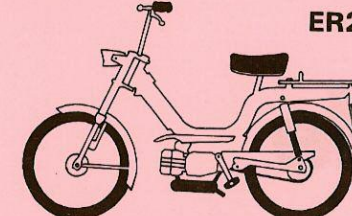

Chrome rear carrier is standard equipment.

ER2L

ER2L. 50cc Two Speed Automatic

Rec. retail price (incl. VAT) **£185.00**

Colour Schemes:

Silver—Candy Apple—Chrome.
Silver—Pacific Blue—Chrome.

Chrome rear carrier is standard equipment.

ER2

ER2. 50cc Two Speed Automatic

Rec. retail price (incl. VAT) **£175.00**

Colour Schemes: Black—Chrome,
Candy Apple—Chrome.

EASY-RIDER Accessories. Recommended retail price (excl. VAT).

Lock. Basket/helmet lock, engages with carrier to lock lid and basket to machine. Also acts as helmet lock. **£1.50**