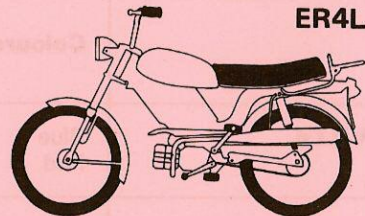

IceniCAM Information Service

Easy-Rider

Recommended Retail Price List

ER4TL

ER4TL. 50cc Sports Four Speed Foot Change

Rec. retail price (incl. VAT) **£215.00**

Colour Schemes:

Silver—Candy Apple—Chrome.
Silver—Pacific Blue—Chrome.

Chrome rear carrier and front handlebar fairing are standard equipment.

ER4L

ER4L. 50cc Four Speed Foot Change

Rec. retail price (incl. VAT) **£195.00**

Colour Schemes:

Silver—Candy Apple—Chrome.
Silver—Pacific Blue—Chrome.

ER2

ER2. 50cc Two Speed Automatic

Rec. retail price (incl. VAT) **£175.00**

Colour Schemes: Black—Chrome,
Candy Apple—Chrome.

EASY-RIDER Accessories. Recommended retail price (excl. VAT).

Lock. Basket/helmet lock, engages with carrier to lock lid and basket to machine. Also acts as helmet lock. **£1.50**