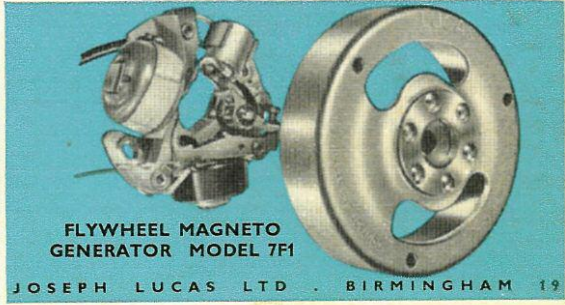

for the best of  
mopeds...

MOPED HORN  
MODEL HF1950

Lucas Electrical Equipment maintains the high standard of efficiency set by the country's leading moped manufacturers.

**LUCAS**

*Quality*

**MOPED EQUIPMENT**

COMBINED REFLECTOR TAIL  
& NUMBER PLATE ILLUMINATION  
LAMP MODEL L590

MOPED HEADLAMP  
MODEL MCH64

FLYWHEEL MAGNETO  
GENERATOR MODEL 7F1