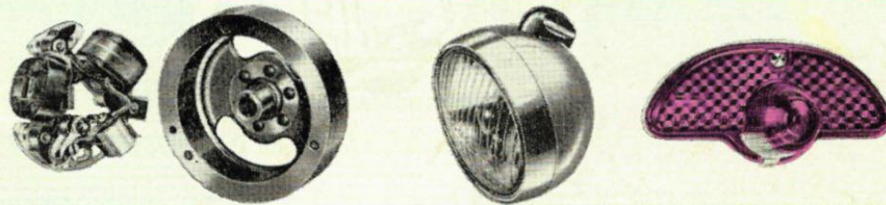

first choice on Britain's finest mo-peds

Leading manufacturers of mo-peds take no chances. They fit Lucas Electrical Equipment, designed, laboratory-tested and road-proved under all riding conditions.

A.C. Flywheel Generator (7FI) supplies lighting and ignition at all engine speeds.

Headlamp (MCH64) 4" dia. with 4-way switch giving main and dip beams, and low consumption pilot bulb.

Combined L590 Rear Lamp and Number Plate Illumination with Reflex Reflector.

LUCAS

Quality
ELECTRICAL EQUIPMENT