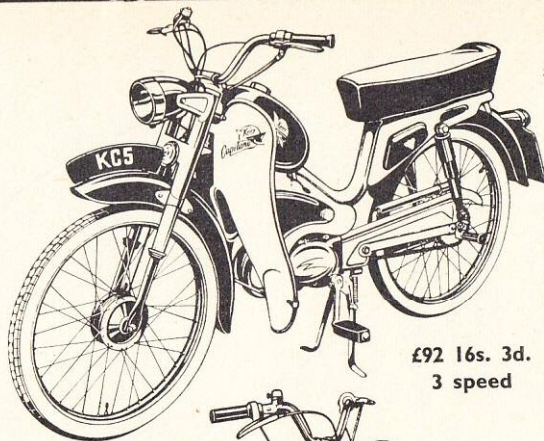

HAVE YOU A FULL RANGE OF MOPEDS TO OFFER CUSTOMERS?

For the Man who wants:—

POWER

3.1. BHP—most powerful on the market.

PERFORMANCE

The get away, hill climbing and Zip that only a geared machine can give.

COMFORT

Tele. front forks, swinging arm rear, wide handlebars, man sized sprung and padded saddle.

SPECIFICATION

All the above and deep valanced mud guards, Big strong carrier, tool box, powerful lights, horn.

LOOKS

The Motor Cycle look shows the breeding, not a modified bicycle, but a machine designed from the word 'Go' as a moped. Choice of three attractive colour schemes.

Kerry Capitano

— THE MAN'S MOPED

Moped Division, Kerrys (G.B.) Ltd., Warton Road, Stratford E.15.