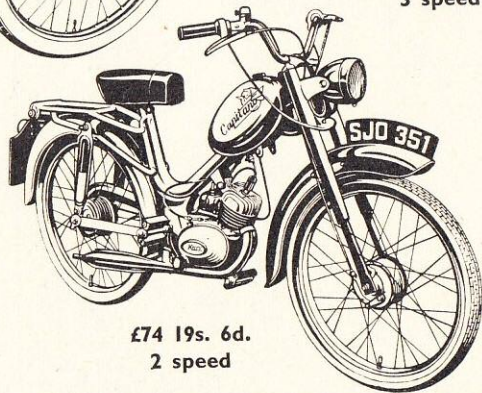

£92 16s. 3d.
3 speed

£74 19s. 6d.
2 speed

* SEND FOR DETAILS OF
NEW DEALER
INCENTIVE SCHEME