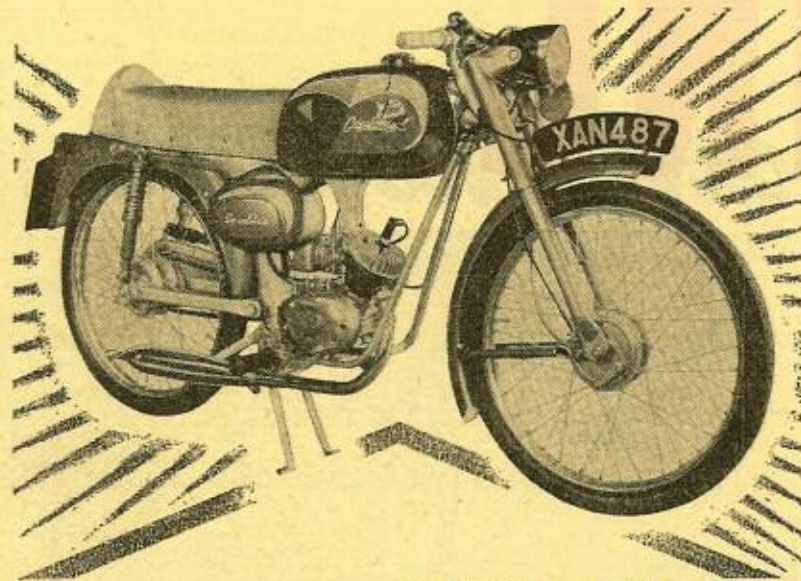

**CYCLING**  
and Mopeds

January 30, 1963

Catalogue number K0135  
Price code B (2 of 2)  
Date 20 Aug 2007

IceniCAM Information Service

Another

*Capitano*

winner!

— the Amazing  
**'Gran Prix'**  
48 c.c.

A New Concept in Light  
Motor Cycles — Providing the  
Finest Value Available Today

- Cruising speed—40 m.p.h. with outstanding acceleration
- Ultra smooth and efficient brakes
- Superb suspension—telescopic front and rear
- Eye catching and sporty in appearance
- Engine readily accessible for servicing
- Lively 3-speed manually controlled gearbox
- Dual seat and footrest and sports drop handlebars
- Guaranteed after sales service