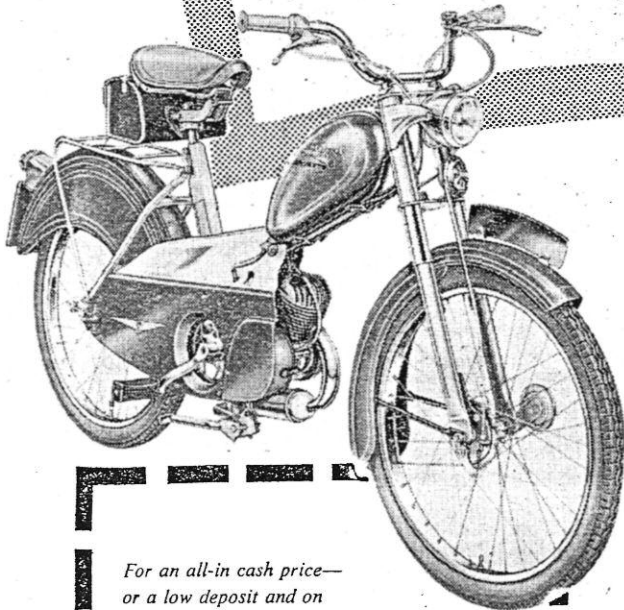

*Go-ahead riders go for*

**Hercules**

**Corvette**

**THE MOPED WITH AUTOMATIC CLUTCH**

*For an all-in cash price—  
or a low deposit and on  
easiest of terms — you get ...*

- ▶ the proved LAVALETTE engine,  
with automatic clutch
- ▶ super efficient hub brakes
- ▶ telescopic front forks
- ▶ powerful front and rear lamps
- ▶ 1½ gal. capacity tank
- ▶ foot pump and electric horn

£11 · 16 · 0 DEPOSIT  
(MINIMUM)

13'9d. WEEKLY (80 WEEKS)

CASH PRICE **£58 · 16 · 0**

*Corvette*

\* **takes you further...**

on your own marvellous CORVETTE moped you can ride for miles, smoothly, without effort. And the automatic clutch makes CORVETTE easiest of all to ride.