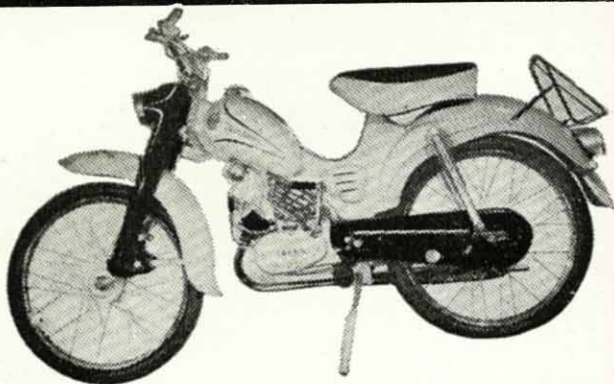

regina

Sachs 3-speed engine 2.2 hp (also available with 2-speed) Bosch 15 watt lighting. Speedometer £89 8s. incl. P.T.

regina de - luxe

Sachs 3-speed engine 2.2 hp. Extra large hubs Bosch 15 watt lighting equipment. Speedometer £92 8s. incl. P.T.

diva supra kick start

Sachs 49 cc, 3-speed Kickstart Engine, max speed 37.4, MPH, 200 MPG. Full width hubs Bosch lighting £85 19s. incl. P.T.

agencies still available in certain areas
write: Garick (Concessionaires) Ltd.
245, Liverpool Road, London N.1. Tel: North 4190