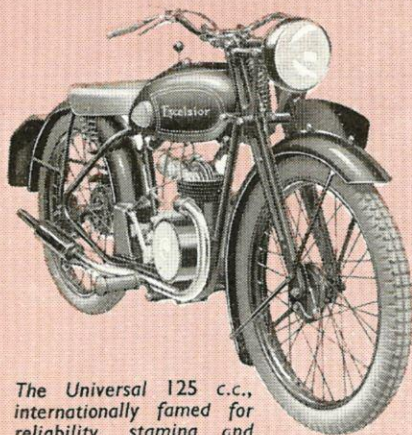

IceniCAM Information Service

www.icenicam.org.uk

Excelsior

The World's Leading Lightweights

The Universal 125 c.c., internationally famed for reliability, stamina and economical running. You can rely on Excelsior . . . the world's leading Lightweight.

Sturdily constructed, easy to handle, an Excelsior is a safe choice for the discriminating rider. There's power and speed too, when you need it—and economical running with complete reliability that puts Excelsior in the forefront of lightweight motor cycles. Look out for the new Excelsior Minor 98 c.c.—the latest addition to an already famous range.