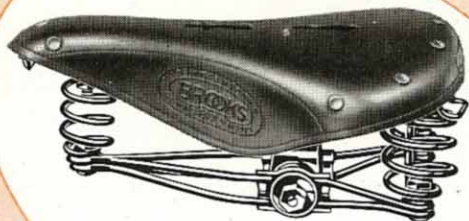

LA MEILLEURE
SELLE DU MONDE

B.15 SPORTS

Top of Solid Butt Leather two-wire enameled frame.
Size: 11" × 6½" × 3½". 28 cm. × 17 cm. × 8 cm.
Weight: 1 lb. 11 oz. 0.765 kilog.

DER BESTE SATTEL
IN DER WELT

EL MEJOR SILLIN
DEL MUNDO

B.73 TOURIST

Top of Solid Butt Leather, mounted on
three-coil springs and four-wire
bracket. Size: 10½" × 8½" × 3½".
26 cm. × 21 cm. × 10 cm. Weight:
2 lb. 6 oz. 1.077 kilog.

LA MIGLIORE
SELLA
NEL MONDO