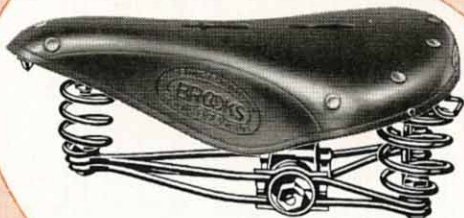

LA MEILLEURE
SELLE DU MONDE

B.15 SPORTS

Top of Solid Butt Leather two-wire enameled frame.
Size: 11" × 6½" × 3½". 28 cm. × 17 cm. × 8 cm.
Weight: 1 lb. 11 oz. 0.765 kilogram.

DER BESTE SATTEL
IN DER WELT

EL MEJOR SILLIN
DEL MUNDO

B.73 TOURIST

Top of Solid Butt Leather, mounted on
three-coil springs and four-wire
bracket. Size: 10½" × 8½" × 3½".
26 cm. × 21 cm. × 10 cm. Weight:
2 lb. 6 oz. 1.077 kilogram.