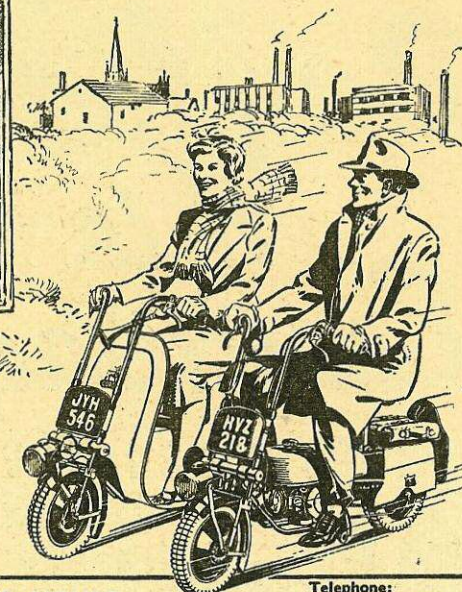

22

THE MOTOR CYCLE

8 MARCH 1951

For City or Country!

**125 M.P.G.
30 M.P.H.
KICK STARTER**

CORGI *Lightweight*
MOTOR CYCLE
for your PERSONAL transport
COST $\frac{1}{2}$ ^D PER MILE

PRICE **£48.10.0**
PLUS PURCHASE TAX **£13.1.11**