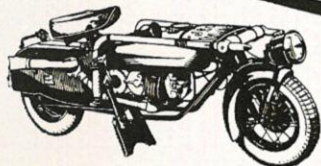

IceniCAM Information Service

www.icenicam.org.uk

*Continuous
World-wide
Call for CORGI*

A
BROCKHOUSE
PRODUCT

The Corgi can be folded in half a minute; picked up easily; carried up stairs, stowed under the table or in the back of a car.

The new Banking "Stream-lined" Side-Carrier (made by Feridax Ltd.) is the ideal conveyance for all types of delivery services. Light in weight. Easily detachable in a few seconds.

CORGI *Lightweight*
MOTOR CYCLE
for Economy & Convenience