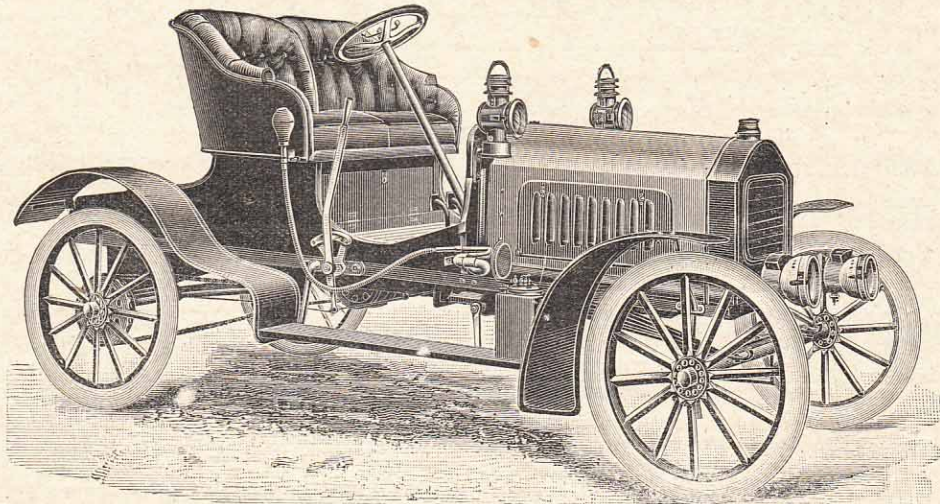

"AUTOLETTE" Tri-car, 5½ h.p. 2 Speeds and Reverse. Price £75 0 0

"AUTOLETTE" Model D. 10 h.p. twin-cylinder engine. Price £150 0 0

"AUTOLETTE" Model D. 10 h.p. Tonneau Body. Price £180 0 0

Price, £4 0 0

Reduction
for quantities.

Frames
from 25/-

These Bicycles are of the finest construction, and are made of the very best material, and are supplied horizontal or sloping pattern. For Contract we give a considerable reduction. All these Models are exhibited at our Show Rooms at 20, STORE STREET, TOTTENHAM COURT ROAD, W.C.