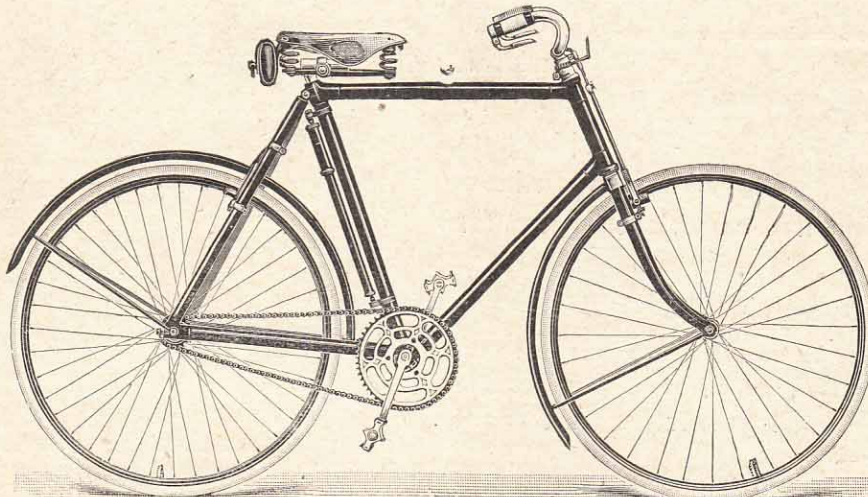

"AUTOLETTE" Tri-car, 5½ h.p. 2 Speeds and Reverse. Price £75 0 0

"AUTOLETTE" Model D. 10 h.p. twin-cylinder engine. Price £150 0 0

"AUTOLETTE" Model D. 10 h.p. Tonneau Body. Price £180 0 0

Price, £4 0 0

Reduction
for quantities.

Frames
from 25/-

These Bicycles are of the finest construction, and are made of the very best material, and are supplied horizontal or sloping pattern. For Contract we give a considerable reduction. All these Models are exhibited at our Show Rooms at 20, STORE STREET, TOTTENHAM COURT ROAD, W.C.