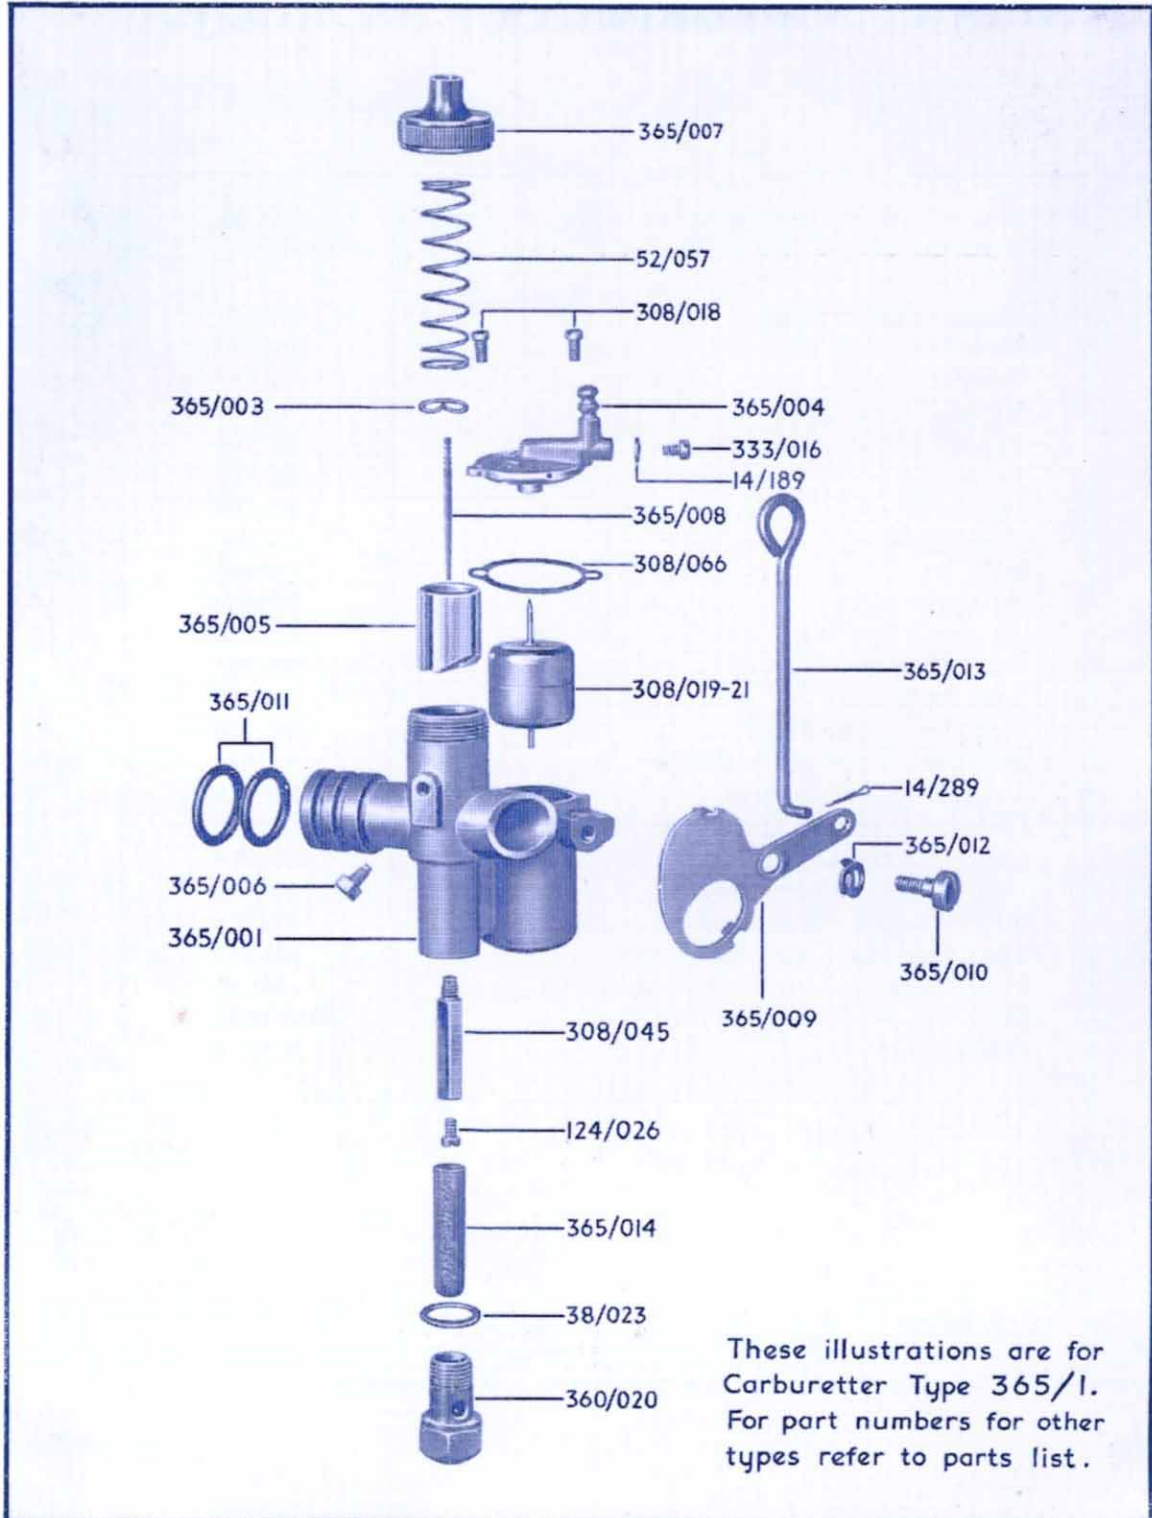

LIST No. 546 (Issue No. 1)

Spare Parts List for Carburettor Type 365/1.

These illustrations are for Carburettor Type 365/1. For part numbers for other types refer to parts list.

**AMAL LTD., HOLDFORD ROAD, WITTON,
BIRMINGHAM 6, ENGLAND**

Phone: Birmingham, BIRchfields 4571.
(P.B.X. 6 lines)

Telegrams: "AMALCARB, 'PHONE.
BIRMINGHAM."

365/1 Carburetter "Dandy."

Component	Part No.
Mixing Chamber Body	365/001
Mixing Chamber Top	365/007
Throttle Valve	365/005
Throttle Valve Spring	52/057
Throttle Valve Locating Screw	365/006
Jet Needle	365/008
Jet Needle Clip	365/003
Needle Jet	308/045
Main Jet	124/026
Jet Cover Bolt	360/020
Jet Cover Bolt Washer	38/023
"O" Ring for Outlet	365/011
Strangler Shutter	365/009
Strangler Shutter Pivot	365/010
Strangler Shutter Pivot Washer	365/012
Strangler Operating Rod	365/013
Strangler Operating Rod Cotter Pin	14/289
Float Chamber Cover	365/004
Float Chamber Cover Joint	308/066
Float Chamber Cover Screws	308/018
Float Chamber Cover Plug Screws	333/016
Float Chamber Cover Plug Washers	14/189
Float and Needle combined	308/019-21
Petrol Filter	365/014

1,000/2/58. W.

Printed in England.

**AMAL LTD., HOLDFORD ROAD, WITTON,
BIRMINGHAM 6, ENGLAND**

'Phone : Birmingham, BIRchfields 4571.
(P.B.X. 6 lines)

Telegrams : "AMALCARB, 'PHONE,
BIRMINGHAM."

IceniCAM Information Service