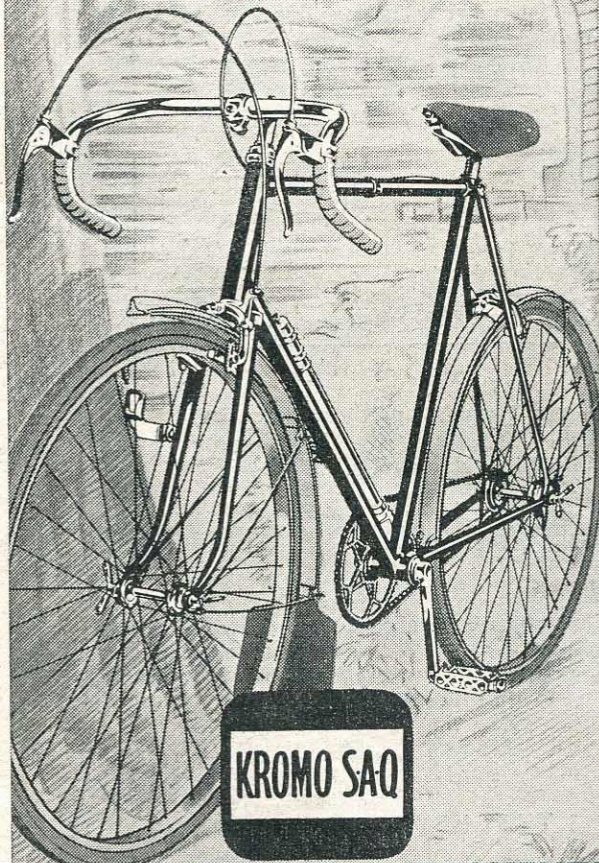

KROMO SAQ

STEEL TUBE CYCLE COMPONENTS

ACRES & POLLOCK LTD. · OLDBURY · BIRMINGHAM

THW.4

**THE
BEST CYCLES
HAVE KROMO S.A.Q.
CHAIN STAYS
AND OTHER COMPONENTS
FOR GREATER STRENGTH
WITH LESS WEIGHT**

STEEL TUBE CYCLE COMPONENTS